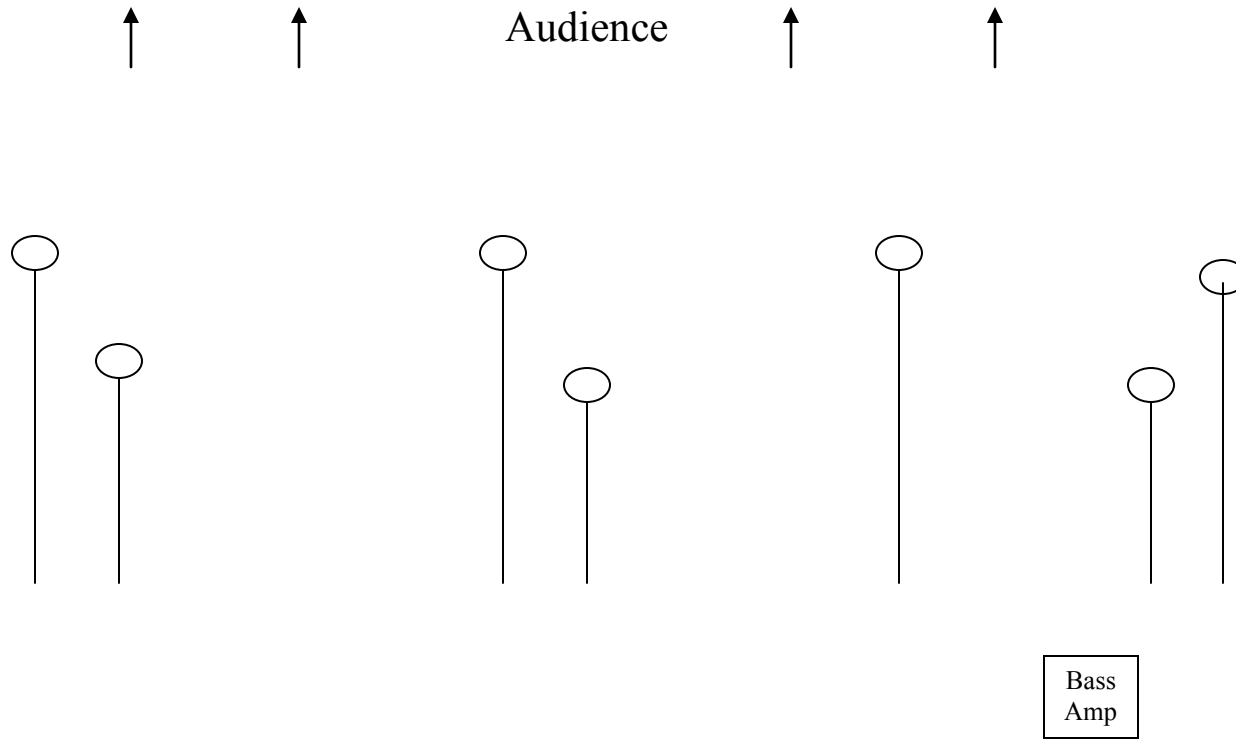

The Expedition Show

Stage Plot

Left to Right Facing the Audience:
Vocal/Mandolin Vocal/Guitar Vocal/XLR for Bass amp Banjo/Vocal

Mandolin & Guitar will also provide wireless setup.
Total of 10 channels required, mics on boom stands, outlet for bass amp.
Please provide a minimum of 2 monitors, preferably 4 if possible.
Questions: Call Kimberly Williams 931-808-8083